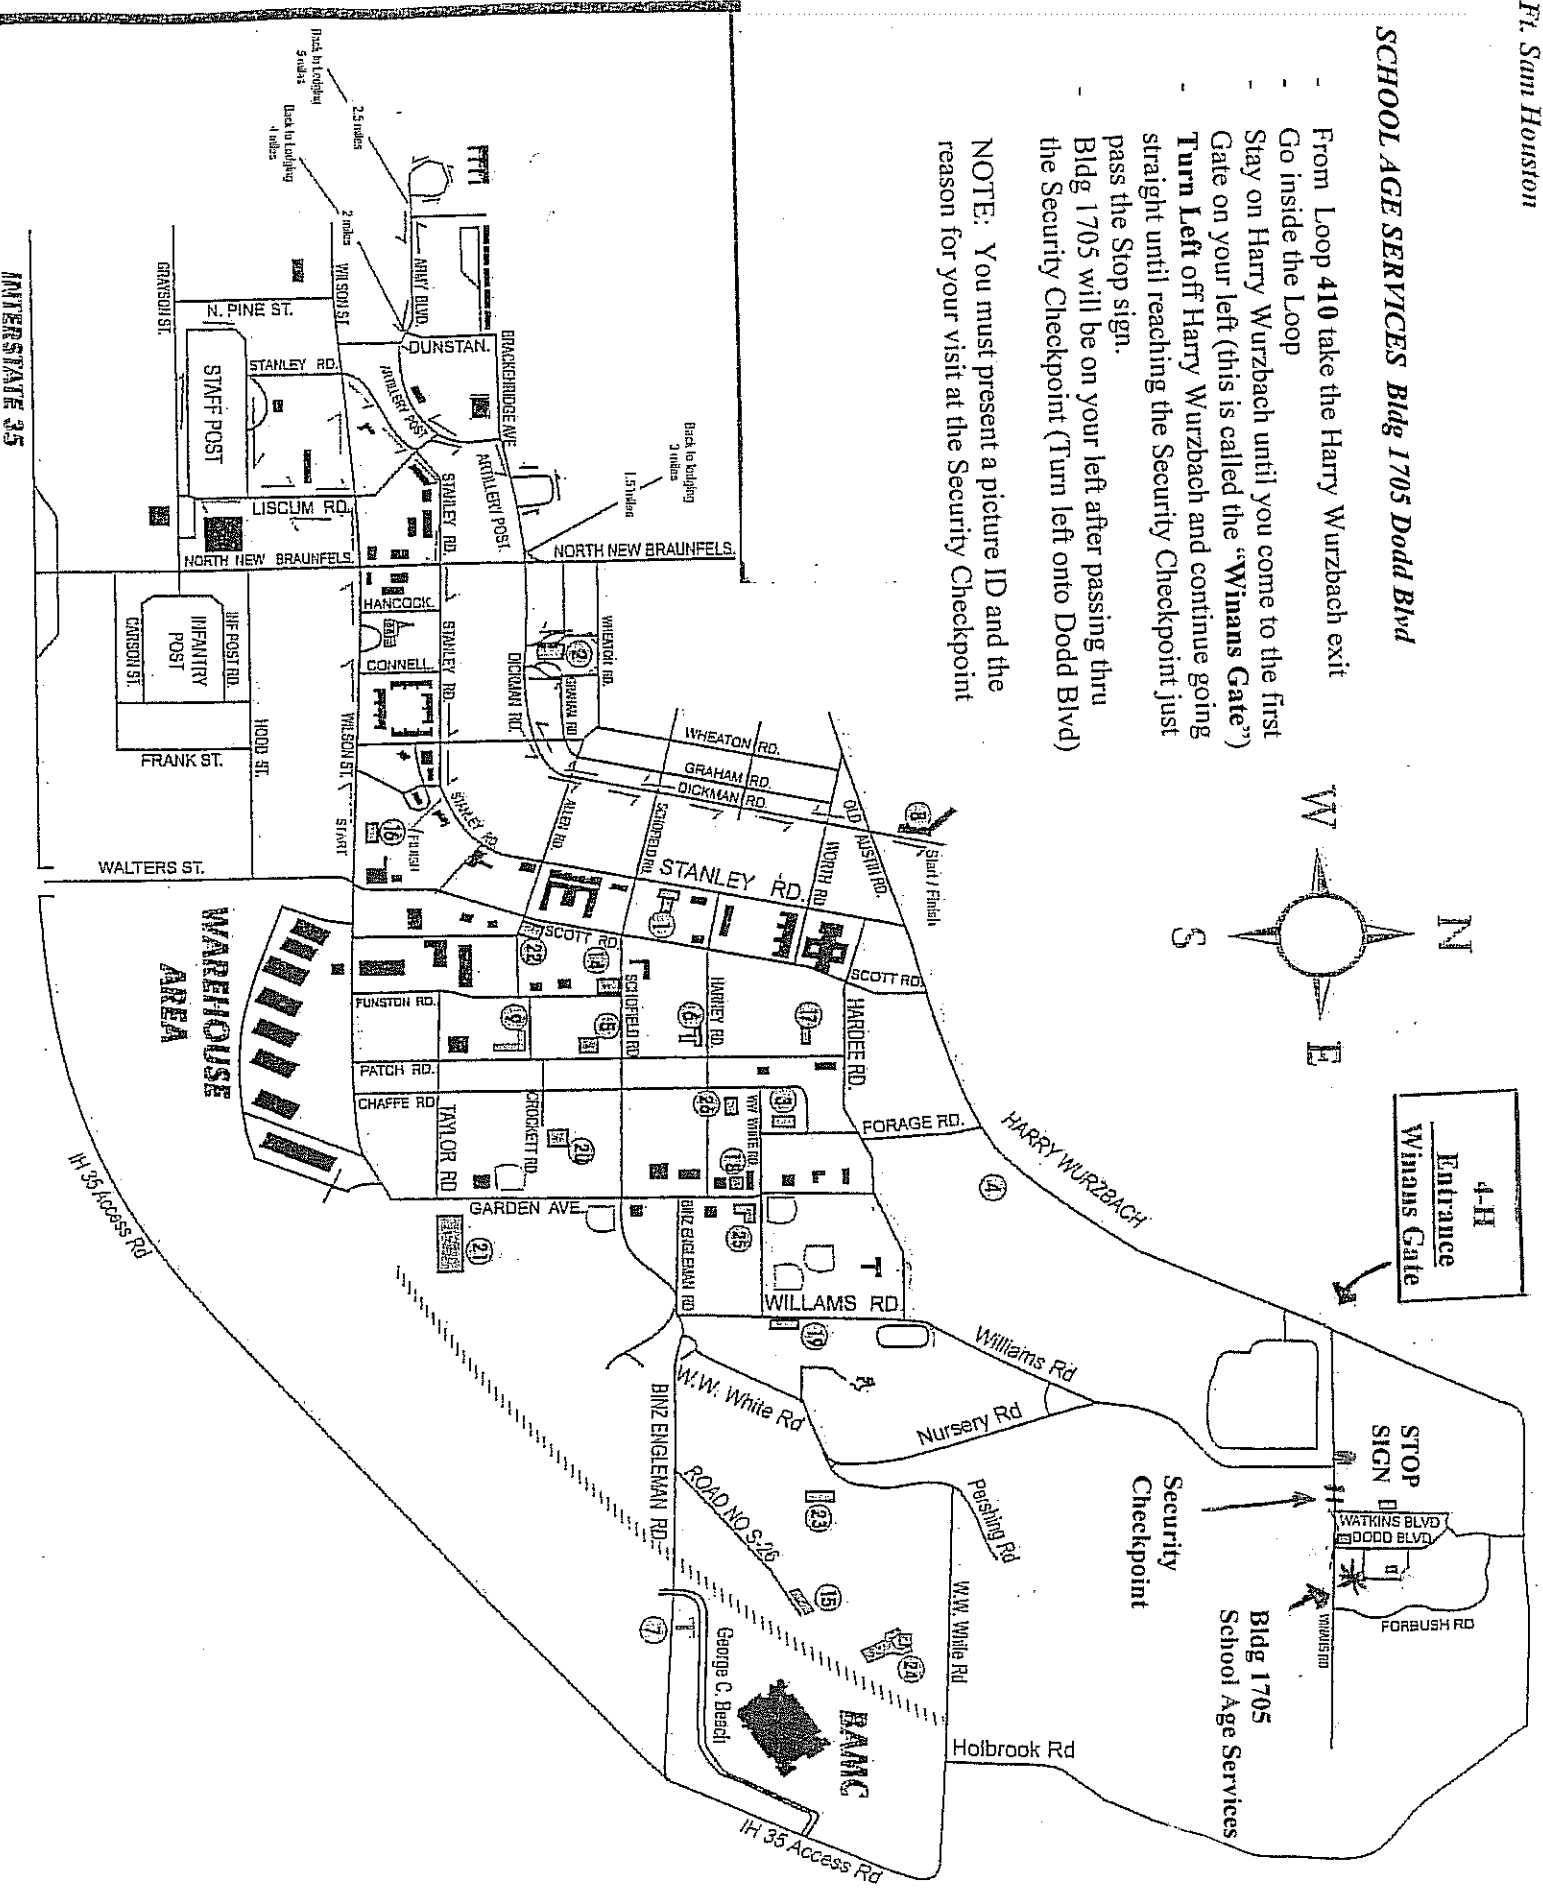

SCHOOL AGE SERVICES Bldg 1705 Dodd Blvd

- From Loop 410 take the Harry Wurzbach exit
- Go inside the Loop
- Stay on Harry Wurzbach until you come to the first Gate on your left (this is called the "Wimans Gate")
- Turn Left off Harry Wurzbach and continue going straight until reaching the Security Checkpoint just pass the Stop sign.
- Bldg 1705 will be on your left after passing thru the Security Checkpoint (Turn left onto Dodd Blvd)

NOTE: You must present a picture ID and the reason for your visit at the Security Checkpoint

4-H
Entrance
Wimans Gate

STOP
SIGN

Bldg 1705
School Age Services

INTERSTATE 35

IH 35 Access Rd